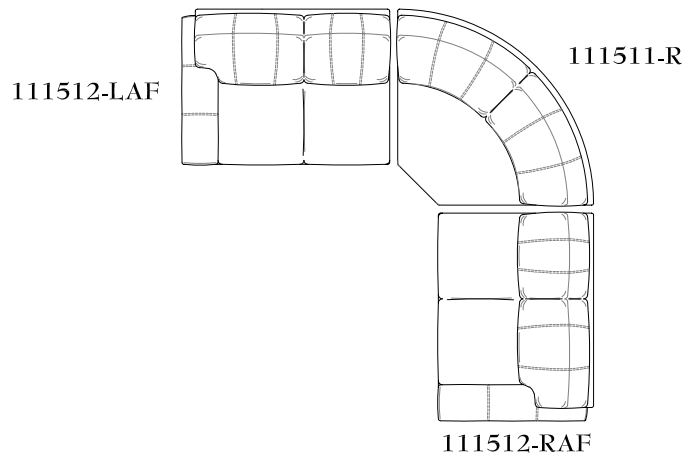

**111511-C Easton  
Corner Chair**  
Overall: H37 W39 D39  
Inside: W21 D21  
Seat: H21

**111513-LAF Easton  
Left Arm Facing Sofa**  
Overall: H37 W73 D39  
Inside: W64 D21  
Seat: H21  
Arm: H25

**111511-R Easton  
Round Chair**  
Overall: H37 W66 D39  
Inside: W45 D21  
Seat: H21

**111513-RAF Easton  
Right Arm Facing Sofa**  
Overall: H37 W73 D39  
Inside: W64 D21  
Seat: H21  
Arm: H25

**111512-LAF Easton  
Left Arm Facing Loveseat**  
Overall: H37 W52 D39  
Inside: W43 D21  
Seat: H21  
Arm: H25

**111514-LAF Easton  
Left Arm Facing Sofa  
w/ Built-in Corner**  
Overall: H37 W91 D39  
Inside: W65 D21  
Seat: H21  
Arm: H25

**111512-RAF Easton  
Right Arm Facing Loveseat**  
Overall: H37 W52 D39  
Inside: W43 D21  
Seat: H21  
Arm: H25

**111514-RAF Easton  
Right Arm Facing Sofa  
w/ Built-In Corner**  
Overall: H37 W91 D39  
Inside: W65 D21  
Seat: H21  
Arm: H25

As Shown: 111512-LAF  
Easton Left Arm  
Facing Loveseat

111511-R  
Easton Round  
Chair