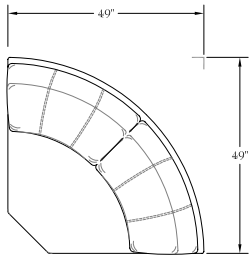

**111511-C Easton  
Corner Chair**  
Overall: H37 W39 D39  
Inside: W21 D21  
Seat: H21

**111513-LAF Easton  
Left Arm Facing Sofa**  
Overall: H37 W73 D39  
Inside: W64 D21  
Seat: H21  
Arm: H25

**111511-R Easton  
Round Chair**  
Overall: H37 W66 D39  
Inside: W45 D21  
Seat: H21

**111513-RAF Easton  
Right Arm Facing Sofa**  
Overall: H37 W73 D39  
Inside: W64 D21  
Seat: H21  
Arm: H25

**111512-LAF Easton  
Left Arm Facing Loveseat**  
Overall: H37 W52 D39  
Inside: W43 D21  
Seat: H21  
Arm: H25

**111514-LAF Easton  
Left Arm Facing Sofa  
w/ Built-in Corner**  
Overall: H37 W91 D39  
Inside: W65 D21  
Seat: H21  
Arm: H25

**111512-RAF Easton  
Right Arm Facing Loveseat**  
Overall: H37 W52 D39  
Inside: W43 D21  
Seat: H21  
Arm: H25

**111514-RAF Easton  
Right Arm Facing Sofa  
w/ Built-In Corner**  
Overall: H37 W91 D39  
Inside: W65 D21  
Seat: H21  
Arm: H25

As Shown: 111512-LAF  
Easton Left Arm  
Facing Loveseat

111511-R  
Easton Round  
Chair