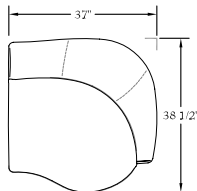

11271-R Monroe Round Chair
 Overall: H34 1/2 W68 1/2 D38 1/2
 Inside: W54 D24
 Seat: H19

Other Configurations: 11271-LAF Monroe Left Arm Facing Chair

11271-A Monroe Armless Chair
 Overall: H32 W28 D33 1/2
 Inside: W27 1/2 D23
 Seat: H19

11271-LAF Monroe Left Arm Facing Chair
 Overall: H34 W37 D38 1/2
 Inside: W28 1/2 D26
 Seat: H19

Other Configurations: 11271-LAF Monroe Left Arm Facing Chair

11271-RAF Monroe Right Arm Facing Chair
 Overall: H34 W37 D38 1/2
 Inside: W28 1/2 D26
 Seat: H19