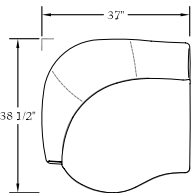

11271-R Monroe Round Chair
 Overall: H34 1/2 W68 1/2 D38 1/2
 Inside: W54 D24
 Seat: H19

Other Configurations: 11271-LAF Monroe Left Arm Facing Chair

11271-A Monroe Armless Chair
 Overall: H32 W28 D33 1/2
 Inside: W27 1/2 D23
 Seat: H19

11271-LAF Monroe Left Arm Facing Chair
 Overall: H34 W37 D38 1/2
 Inside: W28 1/2 D26
 Seat: H19

Other Configurations: 11271-LAF Monroe Left Arm Facing Chair

11271-RAF Monroe Right Arm Facing Chair
 Overall: H34 W37 D38 1/2
 Inside: W28 1/2 D26
 Seat: H19