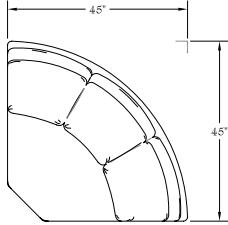

**11326-C Bowden
Corner Chair**
Overall: H36 W36 D36
Inside: W20 D19
Seat: H20

**11326-R Bowden
Round Chair**
Overall: H36 W64 D36
Inside: W40 D19
Seat: H20

**11326-LAF Bowden
Left Arm Facing Chair**
Overall: H36 W28 D36
Inside: W20 D19
Seat: H20
Arm: H24

**11326-RAF Bowden
Right Arm Facing Chair**
Overall: H36 W28 D36
Inside: W20 D19
Seat: H20
Arm: H24

**11327-LAF Bowden
Left Arm Facing Loveseat**
Overall: H36 W57 D36
Inside: W49 D19
Seat: H20
Arm: H24

**11327-RAF Bowden
Right Arm Facing Loveseat**
Overall: H36 W57 D36
Inside: W49 D19
Seat: H20
Arm: H24

**11328-LAF Bowden
Left Arm Facing Sofa**
Overall: H36 W80 D36
Inside: W72 D19
Seat: H20
Arm: H24

**11328-RAF Bowden
Right Arm Facing Sofa**
Overall: H36 W80 D36
Inside: W72 D19
Seat: H20
Arm: H24