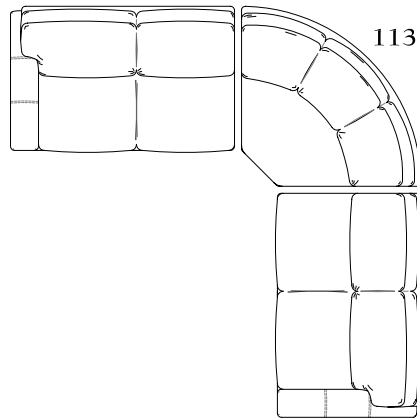

**11327-RAF Bowden
Right Arm Facing Loveseat**
Overall: H36 W57 D36
Inside: W49 D19
Seat: H20
Arm: H24

**11328-LAF Bowden
Left Arm Facing Sofa**
Overall: H36 W80 D36
Inside: W72 D19
Seat: H20
Arm: H24

**11328-RAF Bowden
Right Arm Facing Sofa**
Overall: H36 W80 D36
Inside: W72 D19
Seat: H20
Arm: H24

**11328-A Bowden
Armless Sofa**
Overall: H36 W72 D36
Inside: W72 D19
Seat: H20

**11329-LAF Bowden
Left Arm Facing Sofa
w/ Built-In Corner**
Overall: H36 W90 D36
Inside: W72 D19
Seat: H20
Arm: H24

**11329-RAF Bowden
Right Arm Facing Sofa
w/ Built-In Corner**
Overall: H36 W90 D36
Inside: W72 D19
Seat: H20
Arm: H24

**11327-A Bowden
Armless Loveseat**
Overall: H36 W49 D36
Inside: W49 D19
Seat: H20

**11326-A Bowden
Armless Chair**
Overall: H36 W20 D36
Inside: W20 D19
Seat: H20

11327-LAF

11326-R

11327-RAF

As Shown: 11327-LAF
Bowden Left Arm
Facing Loveseat