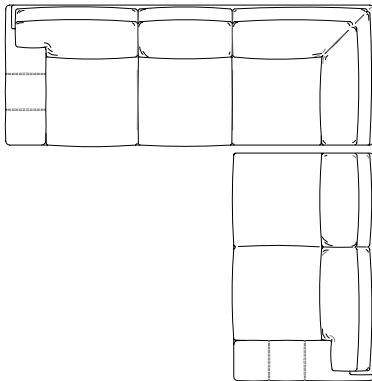

**691-R Keswick
Round Chair**
Overall: H35 W68 D36
Inside: W54 D22
Seat: H20

**693-LAF Keswick
Left Arm Facing Sofa**
Overall: H35 W80 D35
Inside: W69 D22
Seat: H20
Arm: H25

**693-RAF Keswick
Right Arm Facing Sofa**
Overall: H35 W80 D35
Inside: W69 D22
Seat: H20
Arm: H25

**692-LAF Keswick
Left Arm Facing Loveseat**
Overall: H35 W57 D35
Inside: W46 D22
Seat: H20
Arm: H25

**694-LAF Keswick
Left Arm Facing Sofa
w/ Built-In Corner**
Overall: H35 W92 D35
Inside: W66 D22
Seat: H20
Arm: H25

**692-RAF Keswick
Right Arm Facing Loveseat**
Overall: H35 W57 D35
Inside: W46 D22
Seat: H20
Arm: H25

**694-RAF Keswick
Right Arm Facing Sofa
w/ Built-In Corner**
Overall: H35 W92 D35
Inside: W66 D22
Seat: H20
Arm: H25

694-LAF

692-RAF

As Shown: 694-LAF
Keswick Left Arm Facing
Sofa w/ Built-In Corner

and 692-RAF
Keswick Right Arm
Facing Loveseat