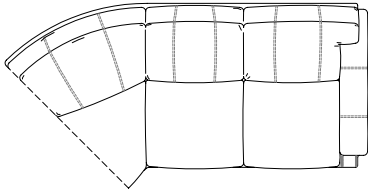

**7029-LAF Birchfield
Left Arm Facing Sofa
w/ Built-In Half Round**
Overall: H40 W89 D41
Inside: W67 D22
Seat: H21
Arm: H25

**7029-RAF Birchfield
Right Arm Facing Sofa
w/ Built-In Half Round**
Overall: H40 W89 D41
Inside: W67 D22
Seat: H21
Arm: H25

As Shown: 7029-LAF and 7029-RAF
Birchfield Left Arm Facing Sofa
Facing Sofa
(Only configuration available)

7029-LAF and 7029-RAF
Birchfield Left Arm Facing Sofa
Facing Sofa