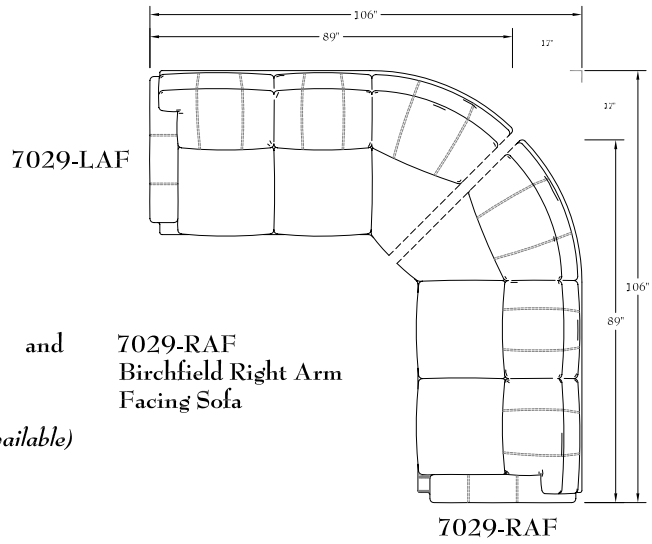

**7029-LAF Birchfield
Left Arm Facing Sofa
w/ Built-In Half Round**
Overall: H40 W89 D41
Inside: W67 D22
Seat: H21
Arm: H25

**7029-RAF Birchfield
Right Arm Facing Sofa
w/ Built-In Half Round**
Overall: H40 W89 D41
Inside: W67 D22
Seat: H21
Arm: H25

As Shown: 7029-LAF and 7029-RAF
Birchfield Left Arm Facing Sofa
Facing Sofa
(Only configuration available)

7029-LAF and 7029-RAF
Birchfield Left Arm Facing Sofa
Facing Sofa