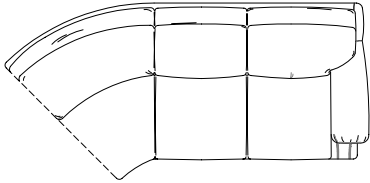

8026-R Portsmouth Round Chair
 Overall: H38 W68 D39
 Inside: W51 D22
 Seat: H20

8027-LAF Portsmouth Left Arm Facing Loveseat
 Overall: H38 W54 D39
 Inside: W44 D21
 Seat: H20
 Arm: H25

8027-RAF Portsmouth Right Arm Facing Loveseat
 Overall: H38 W54 D39
 Inside: W44 D21
 Seat: H20
 Arm: H25

***8029-RAF Portsmouth Right Arm Facing Sofa w/ Built-in Half Round**
 Overall: H38 W91 D39
 Inside: W67 D21
 Seat: H20
 Arm: H26

8028-LAF Portsmouth Left Arm Facing Sofa
 Overall: H38 W76 D39
 Inside: W66 D21
 Seat: H20
 Arm: H25

***8029-LAF Portsmouth Left Arm Facing Sofa w/ Built-in Half Round**
 Overall: H38 W91 D39
 Inside: W67 D21
 Seat: H20
 Arm: H26

8028-RAF Portsmouth Right Arm Facing Sofa
 Overall: H38 W76 D39
 Inside: W66 D21
 Seat: H20
 Arm: H25