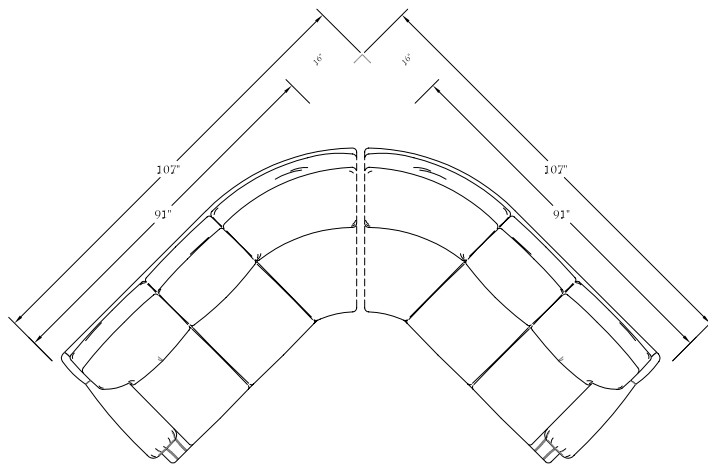

***8029-RAF Portsmouth Right Arm Facing Sofa w/ Built-in Half Round**
 Overall: H38 W91 D39
 Inside: W67 D21
 Seat: H20
 Arm: H26

8028-LAF Portsmouth Left Arm Facing Sofa
 Overall: H38 W76 D39
 Inside: W66 D21
 Seat: H20
 Arm: H25

***8029-LAF Portsmouth Left Arm Facing Sofa w/ Built-in Half Round**
 Overall: H38 W91 D39
 Inside: W67 D21
 Seat: H20
 Arm: H26

8028-RAF Portsmouth Right Arm Facing Sofa
 Overall: H38 W76 D39
 Inside: W66 D21
 Seat: H20
 Arm: H25