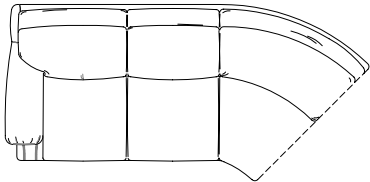

8026-R Portsmouth Round Chair
 Overall: H38 W68 D39
 Inside: W51 D22
 Seat: H20

8027-LAF Portsmouth Left Arm Facing Loveseat
 Overall: H38 W54 D39
 Inside: W44 D21
 Seat: H20
 Arm: H25

8027-RAF Portsmouth Right Arm Facing Loveseat
 Overall: H38 W54 D39
 Inside: W44 D21
 Seat: H20
 Arm: H25

***8029-RAF Portsmouth Right Arm Facing Sofa w/ Built-in Half Round**
 Overall: H38 W91 D39
 Inside: W67 D21
 Seat: H20
 Arm: H26

8028-LAF Portsmouth Left Arm Facing Sofa
 Overall: H38 W76 D39
 Inside: W66 D21
 Seat: H20
 Arm: H25

***8029-LAF Portsmouth Left Arm Facing Sofa w/ Built-in Half Round**
 Overall: H38 W91 D39
 Inside: W67 D21
 Seat: H20
 Arm: H26

8028-RAF Portsmouth Right Arm Facing Sofa
 Overall: H38 W76 D39
 Inside: W66 D21
 Seat: H20
 Arm: H25