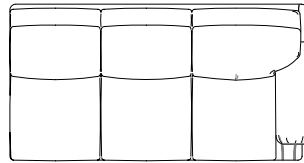

8026-R Portsmouth Round Chair
 Overall: H38 W68 D39
 Inside: W51 D22
 Seat: H20

8027-LAF Portsmouth Left Arm Facing Loveseat
 Overall: H38 W54 D39
 Inside: W44 D21
 Seat: H20
 Arm: H25

8027-RAF Portsmouth Right Arm Facing Loveseat
 Overall: H38 W54 D39
 Inside: W44 D21
 Seat: H20
 Arm: H25

***8029-RAF Portsmouth Right Arm Facing Sofa w/ Built-in Half Round**
 Overall: H38 W91 D39
 Inside: W67 D21
 Seat: H20
 Arm: H26

8028-LAF Portsmouth Left Arm Facing Sofa
 Overall: H38 W76 D39
 Inside: W66 D21
 Seat: H20
 Arm: H25

***8029-LAF Portsmouth Left Arm Facing Sofa w/ Built-in Half Round**
 Overall: H38 W91 D39
 Inside: W67 D21
 Seat: H20
 Arm: H26

8028-RAF Portsmouth Right Arm Facing Sofa
 Overall: H38 W76 D39
 Inside: W66 D21
 Seat: H20
 Arm: H25