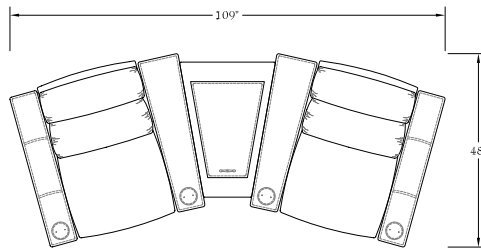

**HT-240 Home Theatre Recliner with (2) HT-250 Arms**  
 Overall: H43 1/2 W40 D40  
 Inside: W26 D21  
 Seat: H20 1/2

**HT-261 Home Theatre Wedge Cabinet**  
 Overall: H21 D33  
 Width Front: 12 Width Back:24

**HT-230 Home Theatre Armless Recliner**  
 Overall: H43 W26 D40  
 Inside: W26 D22  
 Seat: H20  
 Back: H26

**HT-250 Home Theatre Straight Arm with Standard Round Cupholder**  
 Overall: H25 W7 D39

**HT-240 Home Theatre Armless Recliner**  
 Overall: H43 1/2 W26 D40  
 Inside: W26 D21  
 Seat: H20 1/2  
 Back: H24

**HT-252 Home Theatre Wedge Arm with Standard Round Cupholder**  
 Overall: H25 D39  
 Width Front: 7 Width Back: 10

As Shown: HT-250 Arm, HT-240, HT-240, HT-240, HT-250 Arm

As Shown: HT-250 Arm, HT-240, HT-250 Arm, HT-240, HT-250 Arm