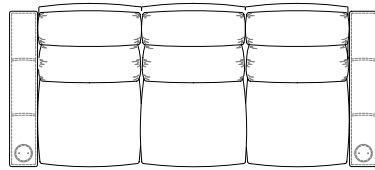

**HT-240 Home Theatre Recliner with (2) HT-250 Arms**  
 Overall: H43 1/2 W40 D40  
 Inside: W26 D21  
 Seat: H20 1/2

**HT-261 Home Theatre Wedge Cabinet**  
 Overall: H21 D33  
 Width Front: 12 Width Back:24

**HT-230 Home Theatre Armless Recliner**  
 Overall: H43 W26 D40  
 Inside: W26 D22  
 Seat: H20  
 Back: H26

**HT-250 Home Theatre Straight Arm with Standard Round Cupholder**  
 Overall: H25 W7 D39

**HT-240 Home Theatre Armless Recliner**  
 Overall: H43 1/2 W26 D40  
 Inside: W26 D21  
 Seat: H20 1/2  
 Back: H24

**HT-252 Home Theatre Wedge Arm with Standard Round Cupholder**  
 Overall: H25 D39  
 Width Front: 7 Width Back: 10

As Shown: HT-250 Arm, HT-240, HT-240, HT-240, HT-250 Arm

As Shown: HT-250 Arm, HT-240, HT-250 Arm, HT-240, HT-250 Arm