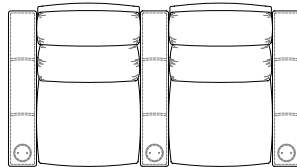

**HT-240 Home Theatre Recliner with (2) HT-250 Arms**  
 Overall: H43 1/2 W40 D40  
 Inside: W26 D21  
 Seat: H20 1/2

**HT-261 Home Theatre Wedge Cabinet**  
 Overall: H21 D33  
 Width Front: 12 Width Back:24

**HT-230 Home Theatre Armless Recliner**  
 Overall: H43 W26 D40  
 Inside: W26 D22  
 Seat: H20  
 Back: H26

**HT-250 Home Theatre Straight Arm with Standard Round Cupholder**  
 Overall: H25 W7 D39

**HT-240 Home Theatre Armless Recliner**  
 Overall: H43 1/2 W26 D40  
 Inside: W26 D21  
 Seat: H20 1/2  
 Back: H24

**HT-252 Home Theatre Wedge Arm with Standard Round Cupholder**  
 Overall: H25 D39  
 Width Front: 7 Width Back: 10

As Shown: HT-250 Arm, HT-240, HT-240, HT-240, HT-250 Arm

As Shown: HT-250 Arm, HT-240, HT-250 Arm, HT-240, HT-250 Arm